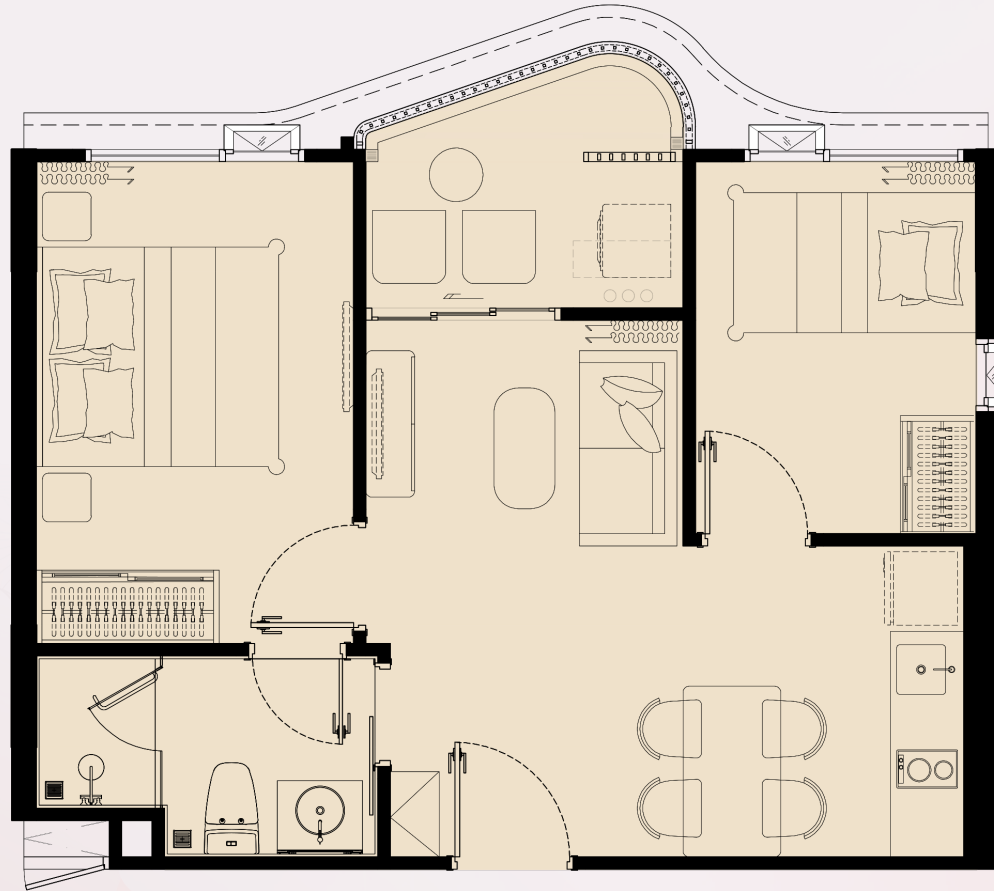

UNIT PLAN

Coralina
KAMALA

1 BEDROOM PLUS

1BPLC3-2

46 SQ.M.

*COMPANY RESERVES THE RIGHT TO AMEND THE TERMS AND CONDITIONS, AT ANY TIME WITHOUT PRIOR NOTICE.

*THE IMAGES SHOWN ARE COMPUTER GENERATED. ANY CHANGE CAN BE APPLIED WITHOUT NOTICE. ALL RIGHTS RESERVED

*the*TITLE