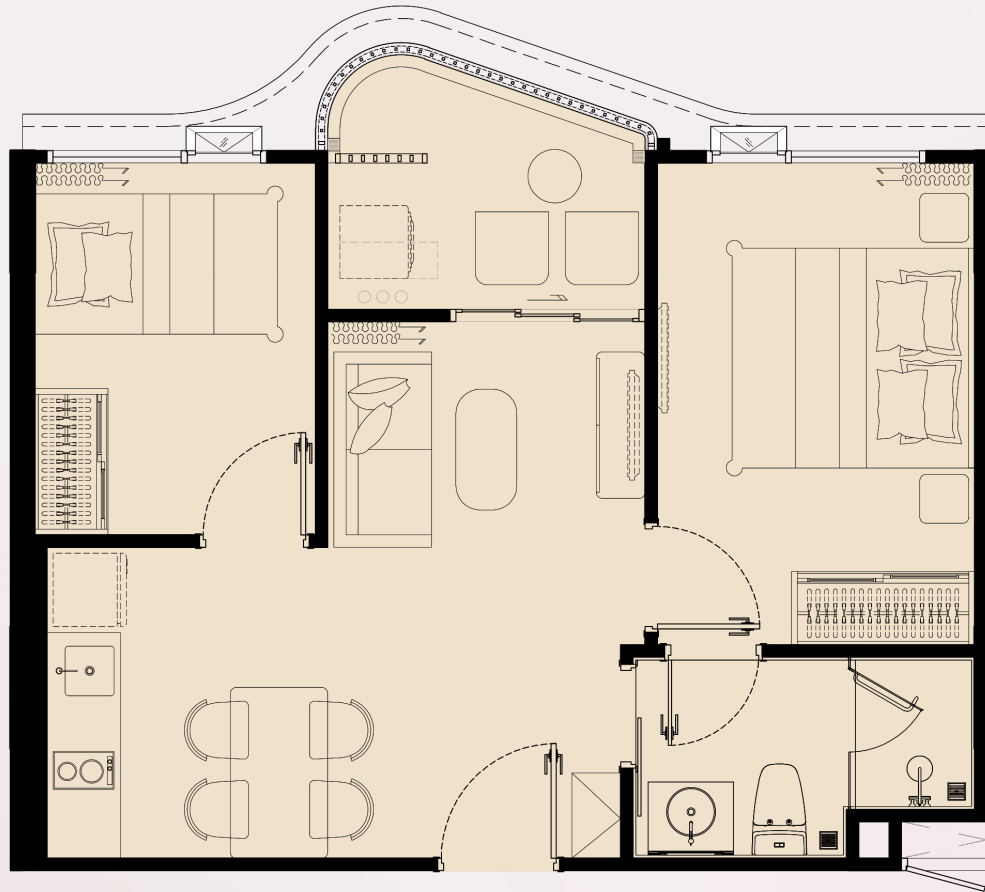

UNIT PLAN

Coralina
KAMALA

1 BEDROOM PLUS

1BPLC2-2

46 SQ.M.

*COMPANY RESERVES THE RIGHT TO AMEND THE TERMS AND CONDITIONS, AT ANY TIME WITHOUT PRIOR NOTICE.

*THE IMAGES SHOWN ARE COMPUTER GENERATED. ANY CHANGE CAN BE APPLIED WITHOUT NOTICE. ALL RIGHTS RESERVED

*the*TITLE