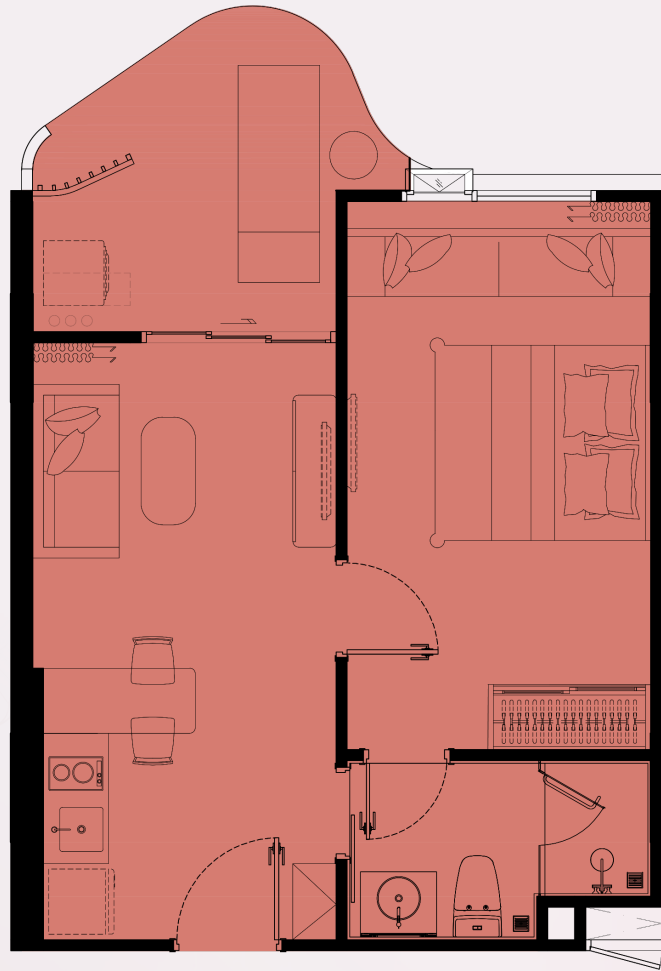

UNIT PLAN

Coralina
KAMALA

1 BEDROOM L

1BLC

40 SQ.M.

*COMPANY RESERVES THE RIGHT TO AMEND THE TERMS AND CONDITIONS, AT ANY TIME WITHOUT PRIOR NOTICE.

*THE IMAGES SHOWN ARE COMPUTER GENERATED. ANY CHANGE CAN BE APPLIED WITHOUT NOTICE. ALL RIGHTS RESERVED

*the*TITLE

UNIT PLAN

Coralina
KAMALA

1 BEDROOM L

1BL

41 SQ.M.

*COMPANY RESERVES THE RIGHT TO AMEND THE TERMS AND CONDITIONS, AT ANY TIME WITHOUT PRIOR NOTICE.
*THE IMAGES SHOWN ARE COMPUTER GENERATED. ANY CHANGE CAN BE APPLIED WITHOUT NOTICE. ALL RIGHTS RESERVED

*the*TITLE

UNIT PLAN

Coralina
KAMALA

1 BEDROOM L

1BLA

44 SQ.M.

*COMPANY RESERVES THE RIGHT TO AMEND THE TERMS AND CONDITIONS, AT ANY TIME WITHOUT PRIOR NOTICE.
*THE IMAGES SHOWN ARE COMPUTER GENERATED. ANY CHANGE CAN BE APPLIED WITHOUT NOTICE. ALL RIGHTS RESERVED