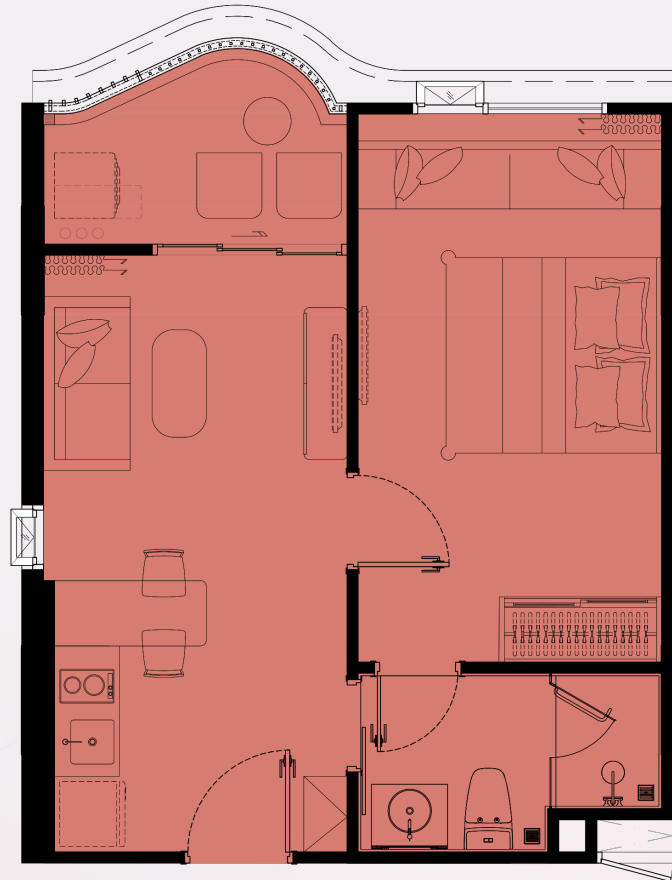

UNIT PLAN

Coralina
KAMALA

1 BEDROOM L

1BLC

40 SQ.M.

*COMPANY RESERVES THE RIGHT TO AMEND THE TERMS AND CONDITIONS, AT ANY TIME WITHOUT PRIOR NOTICE.

*THE IMAGES SHOWN ARE COMPUTER GENERATED. ANY CHANGE CAN BE APPLIED WITHOUT NOTICE. ALL RIGHTS RESERVED

*the*TITLE

UNIT PLAN

Coralina
KAMALA

1 BEDROOM L

1BL

41 SQ.M.

*COMPANY RESERVES THE RIGHT TO AMEND THE TERMS AND CONDITIONS, AT ANY TIME WITHOUT PRIOR NOTICE.
*THE IMAGES SHOWN ARE COMPUTER GENERATED. ANY CHANGE CAN BE APPLIED WITHOUT NOTICE. ALL RIGHTS RESERVED

*the*TITLE

UNIT PLAN

Coralina
KAMALA

1 BEDROOM L

1BLA

44 SQ.M.

*COMPANY RESERVES THE RIGHT TO AMEND THE TERMS AND CONDITIONS, AT ANY TIME WITHOUT PRIOR NOTICE.
*THE IMAGES SHOWN ARE COMPUTER GENERATED. ANY CHANGE CAN BE APPLIED WITHOUT NOTICE. ALL RIGHTS RESERVED