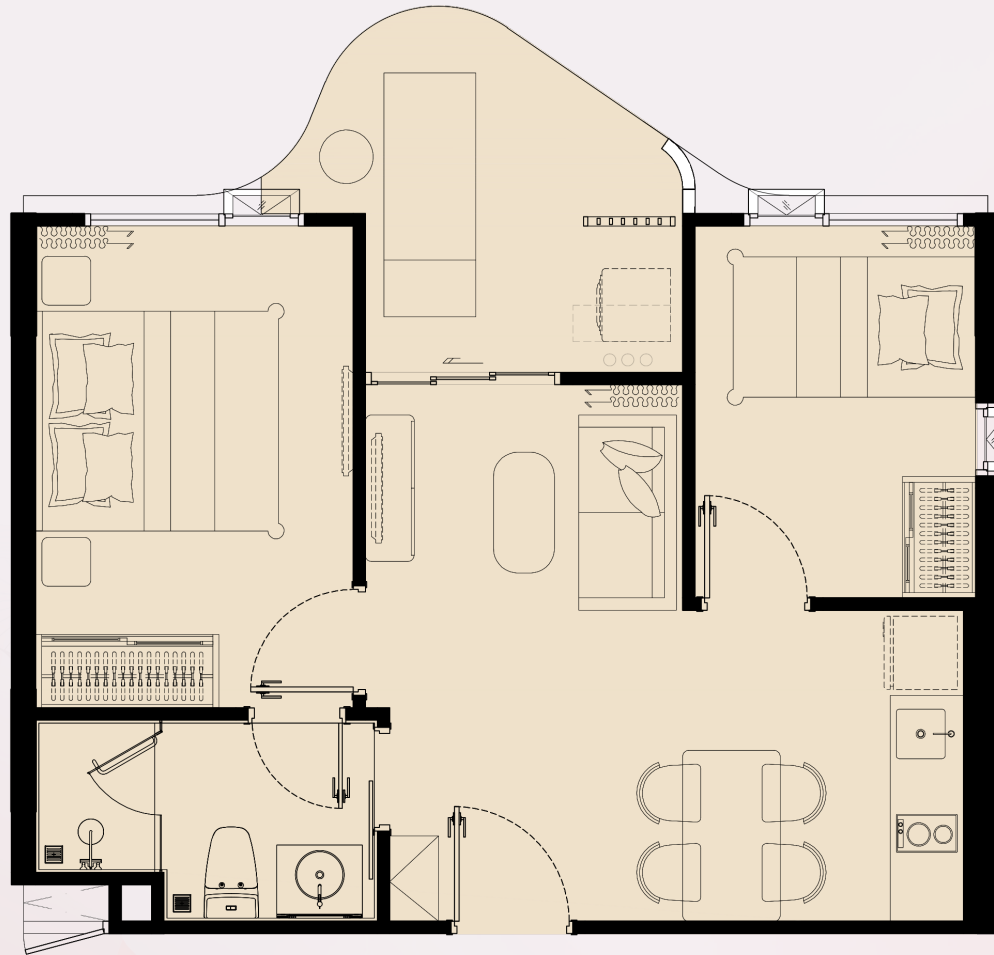

UNIT PLAN

Coralina
KAMALA

1 BEDROOM PLUS

1BPLA-C3

49 SQ.M.

*COMPANY RESERVES THE RIGHT TO AMEND THE TERMS AND CONDITIONS, AT ANY TIME WITHOUT PRIOR NOTICE.

*THE IMAGES SHOWN ARE COMPUTER GENERATED. ANY CHANGE CAN BE APPLIED WITHOUT NOTICE. ALL RIGHTS RESERVED

*the*TITLE