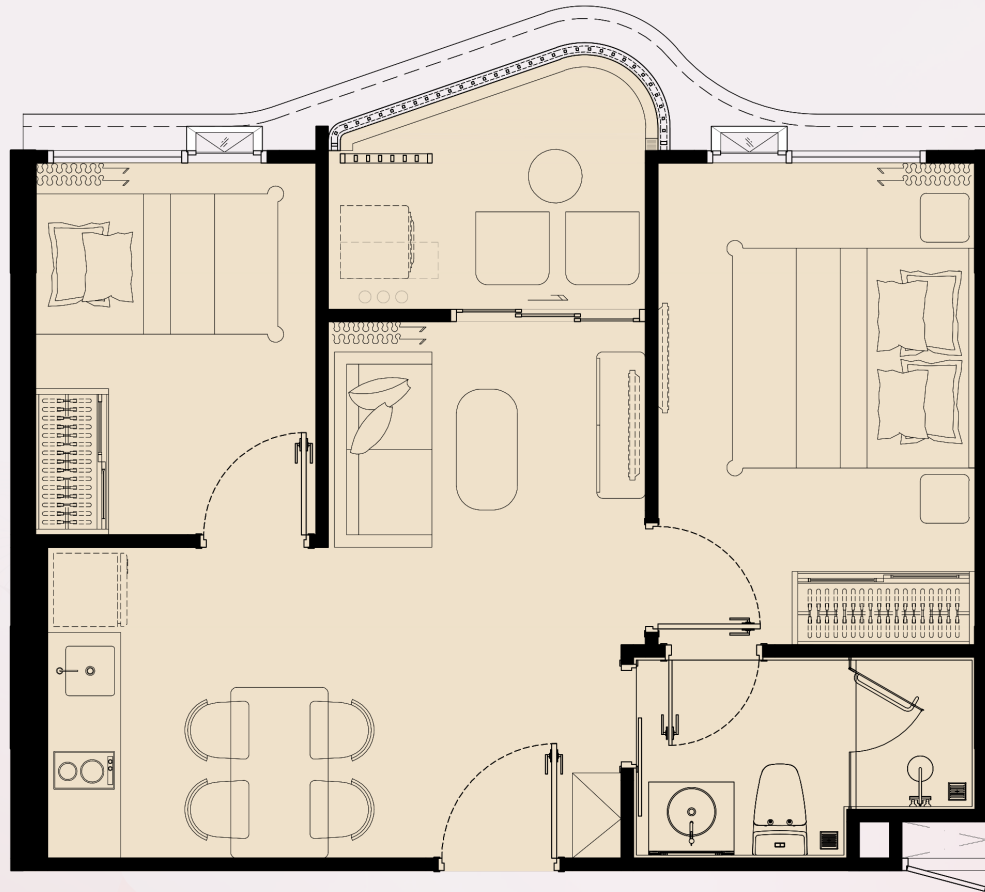

*the*TITLE

UNIT PLAN

Coralina
KAMALA

1 BEDROOM PLUS

1BPLC1-2M

46 SQ.M.

*COMPANY RESERVES THE RIGHT TO AMEND THE TERMS AND CONDITIONS, AT ANY TIME WITHOUT PRIOR NOTICE.

*THE IMAGES SHOWN ARE COMPUTER GENERATED. ANY CHANGE CAN BE APPLIED WITHOUT NOTICE. ALL RIGHTS RESERVED

*the*TITLE

UNIT PLAN

Coralina
KAMALA

1 BEDROOM PLUS

1BPLC2-1

46 SQ.M.

*COMPANY RESERVES THE RIGHT TO AMEND THE TERMS AND CONDITIONS, AT ANY TIME WITHOUT PRIOR NOTICE.

*THE IMAGES SHOWN ARE COMPUTER GENERATED. ANY CHANGE CAN BE APPLIED WITHOUT NOTICE. ALL RIGHTS RESERVED