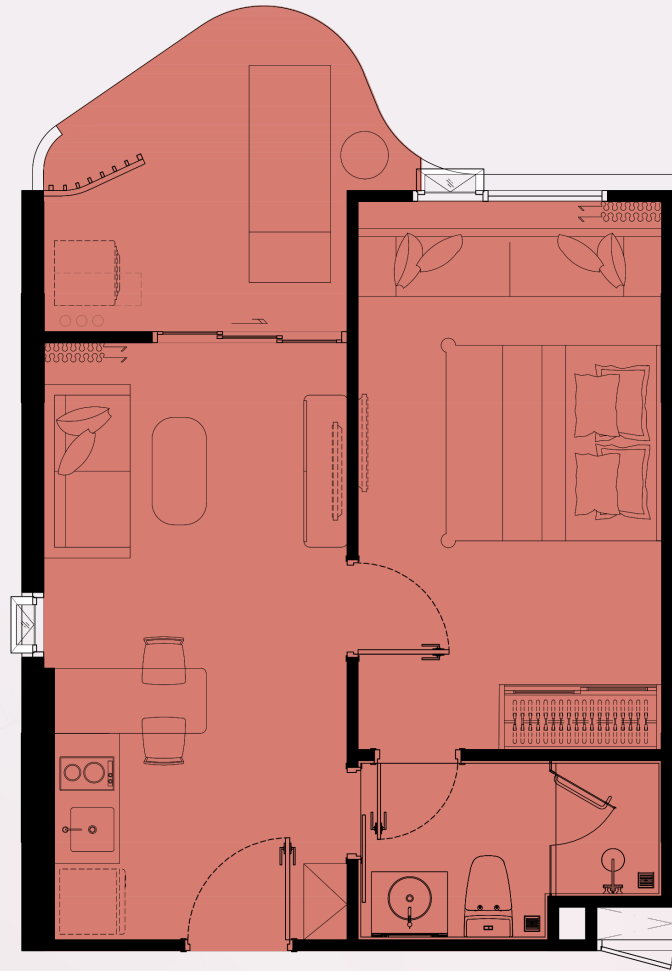

*the*TITLE

UNIT PLAN

Coralina
KAMALA

1 BEDROOM L

1BL

41 SQ.M.

*COMPANY RESERVES THE RIGHT TO AMEND THE TERMS AND CONDITIONS, AT ANY TIME WITHOUT PRIOR NOTICE.
*THE IMAGES SHOWN ARE COMPUTER GENERATED. ANY CHANGE CAN BE APPLIED WITHOUT NOTICE. ALL RIGHTS RESERVED

*the*TITLE

UNIT PLAN

Coralina
KAMALA

1 BEDROOM L

1BLA

44 SQ.M.

*COMPANY RESERVES THE RIGHT TO AMEND THE TERMS AND CONDITIONS, AT ANY TIME WITHOUT PRIOR NOTICE.
*THE IMAGES SHOWN ARE COMPUTER GENERATED. ANY CHANGE CAN BE APPLIED WITHOUT NOTICE. ALL RIGHTS RESERVED

*the*TITLE

UNIT PLAN

Coralina
KAMALA

1 BEDROOM L

1BLAC

44 SQ.M.

*COMPANY RESERVES THE RIGHT TO AMEND THE TERMS AND CONDITIONS, AT ANY TIME WITHOUT PRIOR NOTICE.
*THE IMAGES SHOWN ARE COMPUTER GENERATED. ANY CHANGE CAN BE APPLIED WITHOUT NOTICE. ALL RIGHTS RESERVED

*the*TITLE

UNIT PLAN

Coralina
KAMALA

1 BEDROOM PLUS

1BPL-1

46 SQ.M.

*COMPANY RESERVES THE RIGHT TO AMEND THE TERMS AND CONDITIONS, AT ANY TIME WITHOUT PRIOR NOTICE.

*THE IMAGES SHOWN ARE COMPUTER GENERATED. ANY CHANGE CAN BE APPLIED WITHOUT NOTICE. ALL RIGHTS RESERVED