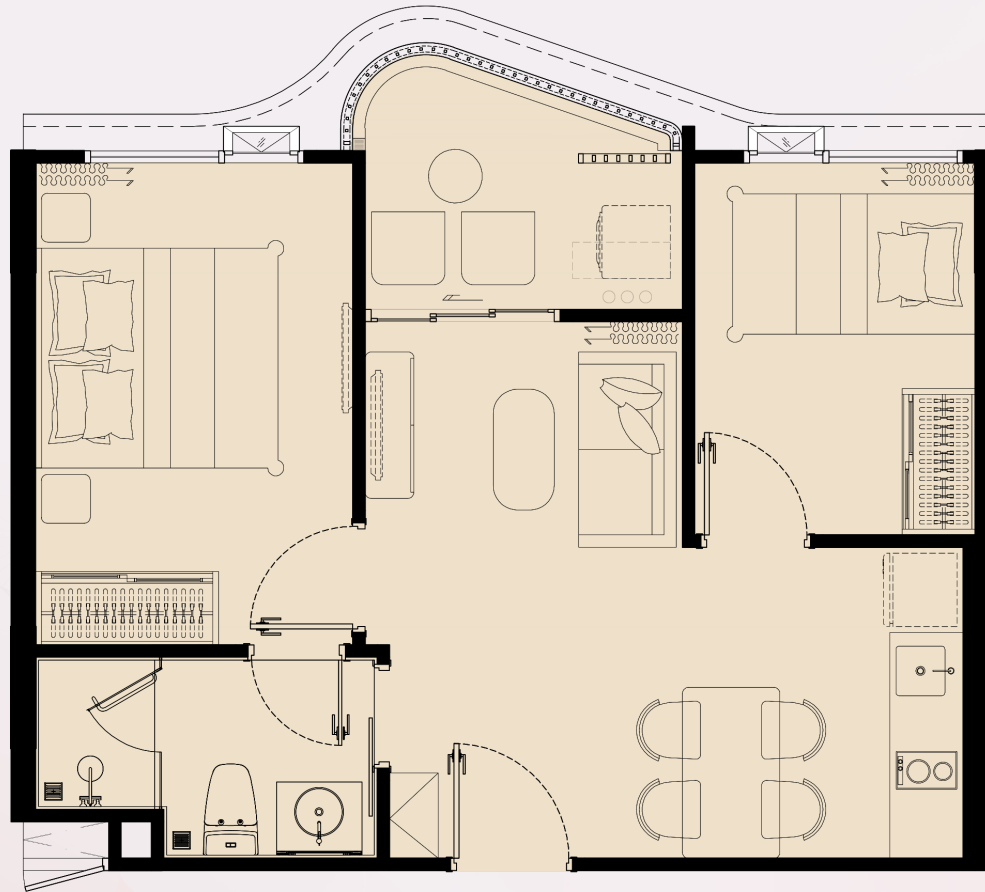

UNIT PLAN

Coralina
KAMALA

1 BEDROOM PLUS 1BPLC2-1M 46 SQ.M.

*COMPANY RESERVES THE RIGHT TO AMEND THE TERMS AND CONDITIONS, AT ANY TIME WITHOUT PRIOR NOTICE.
*THE IMAGES SHOWN ARE COMPUTER GENERATED. ANY CHANGE CAN BE APPLIED WITHOUT NOTICE. ALL RIGHTS RESERVED

*the*TITLE